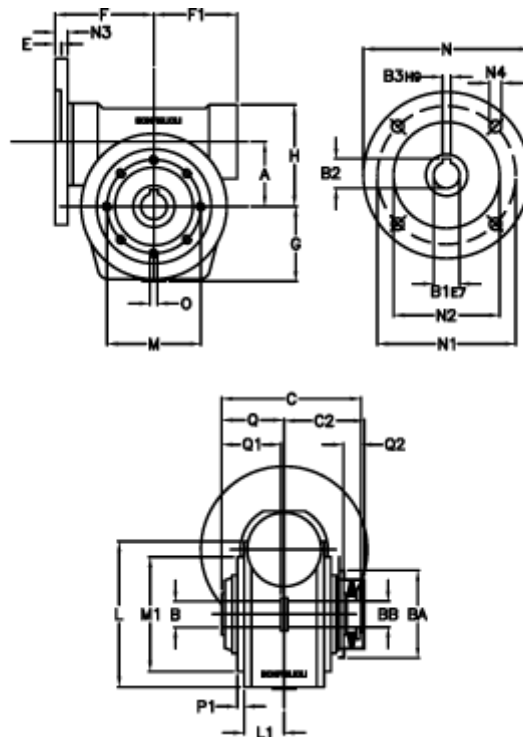

Article number: 390204902873216
 Description: Worm Gear with Torque Limiter
 VF 49-L1-P-28 P80B5

Measures

| | | | |
|------------|-------------------------------|-----------|----------|
| a = 49.50 | C2 = 63,5 | L1 = 36.8 | O = M6x8 |
| B = 25 | Description = VF 49P-xx-80B14 | m = 94 | P1 = 2.5 |
| B1 E7 = 19 | E = 3.0 | M1 = 68 | Q = 51.0 |
| B2 = 21.8 | F = 70 | N = 120 | Q1 = 41 |
| B3 H9 = 6 | F1 = 63 | N1 = 100 | Q2 = 15 |
| BA = 63 | g = 56 | N2 = 80 | |
| BB H7 = 14 | H = 80.0 | N3 = 10.0 | |
| C = 105 | L = 107.5 | N4 = 7 | |